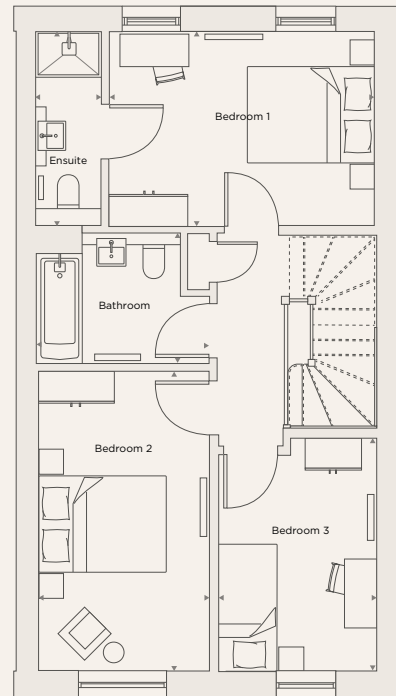

COCOA GARDENS

YORK ENGLAND

THE FOSS

3 Bedroom

Total Area 99 m² / 1,066 ft²

Plots: 17, 18, 19, 23, 25, 26, 27, 28, 96, 97, 98, 99,
100, 101

Ground floor

First floor

Kitchen/Dining/Living	5.13 m X 9.78 m	16' 10" X 32' 1"
Bedroom 1	4.05 m X 2.97 m	13' 3" X 9' 9"
Bedroom 2	2.61 m X 4.59 m	8' 7" X 15' 1"
Bedroom 3	2.37 m X 3.58 m	7' 9" X 8' 6"
Bathroom	2.21 m X 1.99 m	7' 3" X 6' 7"
Ensuite	1.00 m X 2.97 m	3' 3" X 9' 9"

Floor plans are not to scale. Measurements are approximate and for guidance only.