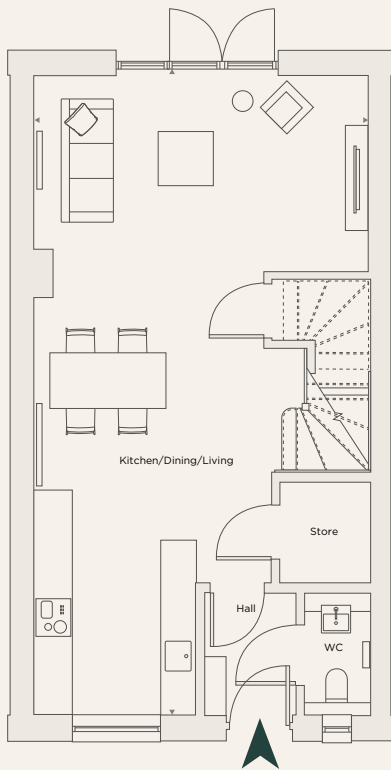

COCOA GARDENS

YORK ENGLAND

THE FOSS

3 Bedroom

Total Area 99 m² / 1,066 ft²

Plots: 17, 18, 19, 23, 25, 26, 27, 28, 96, 97, 98, 99,
100, 101

Ground floor

First floor

Kitchen/Dining/Living	5.13 m X 9.78 m	16' 10" X 32' 1"
Bedroom 1	4.05 m X 2.97 m	13' 3" X 9' 9"
Bedroom 2	2.61 m X 4.59 m	8' 7" X 15' 1"
Bedroom 3	2.37 m X 3.58 m	7' 9" X 8' 6"
Bathroom	2.21 m X 1.99 m	7' 3" X 6' 7"
Ensuite	1.00 m X 2.97 m	3' 3" X 9' 9"

Floor plans are not to scale. Measurements are approximate and for guidance only.